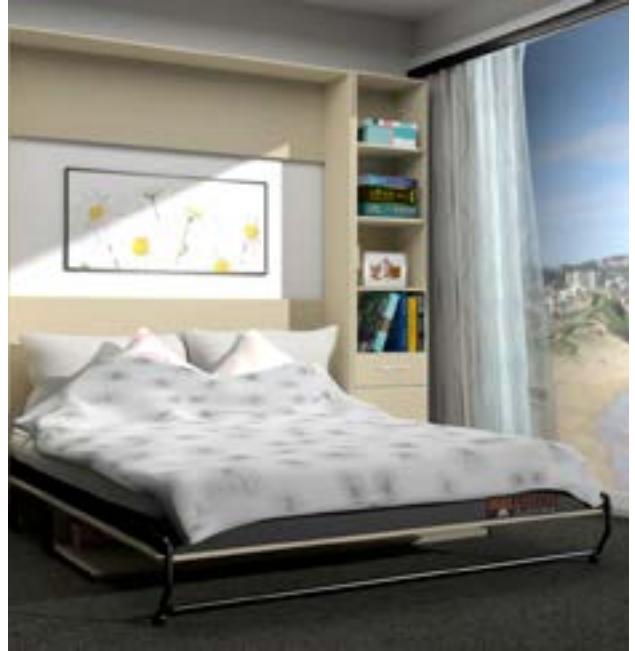

Bookcase illustrations are indicative only

To order your Wall Bed or find out more call us or go to wallbedbrisbane.com.au

AlphaBed

Studio Desk

6

WallBeds Australia can supply you with the Studio Desk mechanism only. Or the complete Studio Desk package to create a beautiful study desk that complements your room. The Studio Desk simply attaches to the front of the Alpha wall bed and lowers when you open your bed. No need to clear the desk prior to opening your Alpha Bed as the desk remains level the whole time.