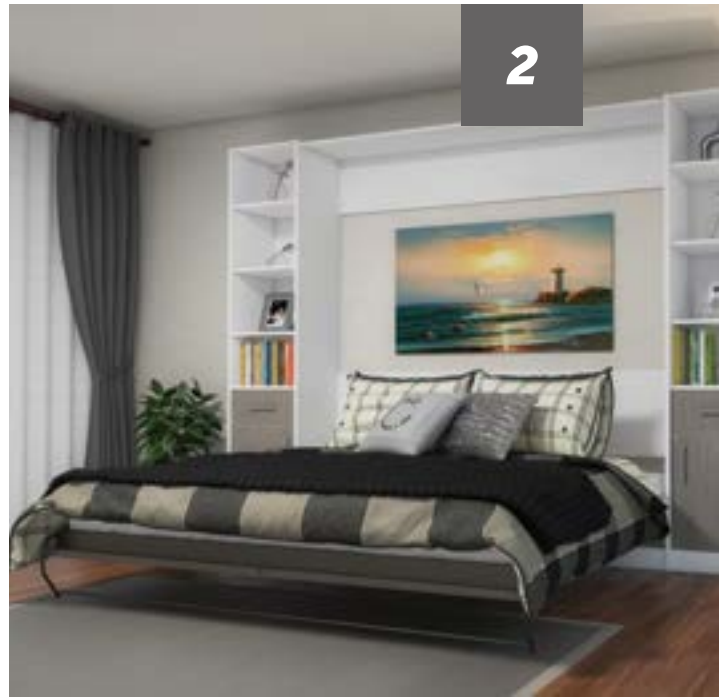

AlphaBed

The AlphaBed is delivered as a ready to assemble Flat Pack direct to you, along with a range of optional side bookcase designs. We have designed our cabinetry in such a way that you do not need to be a "tradies" to assemble one of our WallBeds.

THE AlphaBed FLAT PACK

Alpha Steel Bed Range available in Single, Double, Queen and King. The Alpha Bed must go into cabinetry as the bed lift mechanism gets fixed to the sides of the cabinetry box. The leg of the bed swings out from over the top of the bed frame.