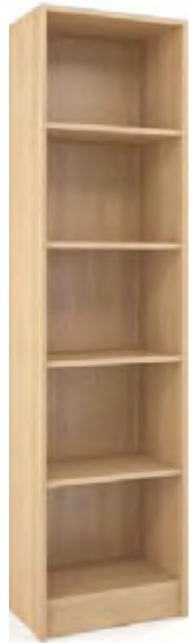

Additional Bookcase options available to compliment your Alpha Wall Bed.

Stock#	AlphaBed Bookcase Options	Modern Colour Range	Premium Colour Range
AB-1	Bookcase with 4 x adjustable shelves	\$280	\$310
AB-1a	Bookcase with 4 x adjustable shelves - full door	\$440	\$465
AB-2	Bookcase with 4 x FIXED shelves	\$295	\$325
AB-2a	Bookcase with 4 x FIXED shelves, full door	\$455	\$480
AB-3	Bookcase with 3 x adjustable shelves, 1 x drawer 1 x small cupboard	\$450	\$475
AB-3a	Bookcase with 3 x adjustable shelves, 1/2 door, 1 x drawer, 1 x small cupboard	\$520	\$545
AB-4	Bookcase with 3 x adjustable shelves, 2 x drawers	\$460	\$485
AB-4a	Bookcase with 3 x adjustable shelves, 1/2 door, 2 drawers	\$530	\$555
AB-5	Bookcase with 3 x adjustable shelves, 3 drawers	\$475	\$500
AB-5a	Bookcase with 3 x adjustable shelves, 1/2 door, 3 drawers below	\$545	\$570

Bookcase illustrations are indicative only

AB-1**AB-1a****AB-2****AB-2a****AB-3****AB-3a****AB-4****AB-4a****AB-5****AB-5a**

To order your Wall Bed or find out more call us or go to **wallbedbrisbane.com.au**