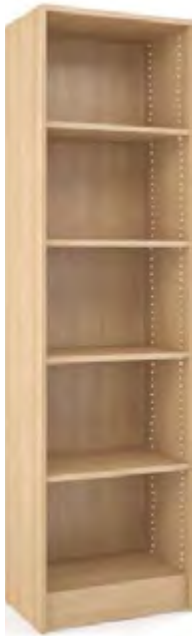

Additional Bookcase options available to compliment your Alpha Wall Bed.

Stock#	AlphaBed Bookcase Options	Modern Colour Range	Premium Colour Range
AB-1	Bookcase with 4 x adjustable shelves	\$280	\$310
AB-1a	Bookcase with 4 x adjustable shelves - full door	\$440	\$465
AB-2	Bookcase with 4 x FIXED shelves	\$295	\$325
AB-2a	Bookcase with 4 x FIXED shelves, full door	\$455	\$480
AB-3	Bookcase with 3 x adjustable shelves, 1 x drawer 1 x small cupboard	\$450	\$475
AB-3a	Bookcase with 3 x adjustable shelves, 1/2 door, 1 x drawer, 1 x small cupboard	\$520	\$545
AB-4	Bookcase with 3 x adjustable shelves, 2 x drawers	\$460	\$485
AB-4a	Bookcase with 3 x adjustable shelves, 1/2 door, 2 drawers	\$530	\$555
AB-5	Bookcase with 3 x adjustable shelves, 3 drawers	\$475	\$500
AB-5a	Bookcase with 3 x adjustable shelves, 1/2 door, 3 drawers below	\$545	\$570

Bookcase illustrations are indicative only

AB-1**AB-1a****AB-2****AB-2a****AB-3****AB-3a****AB-4****AB-4a****AB-5****AB-5a**

To order your Wall Bed or find out more call us or go to **wallbedbrisbane.com.au**