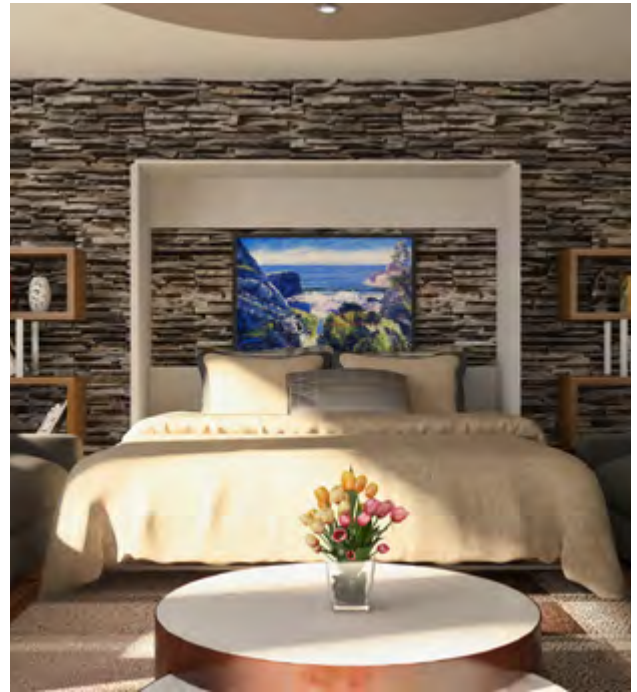

Flat Pack Price Guide – Delivered*