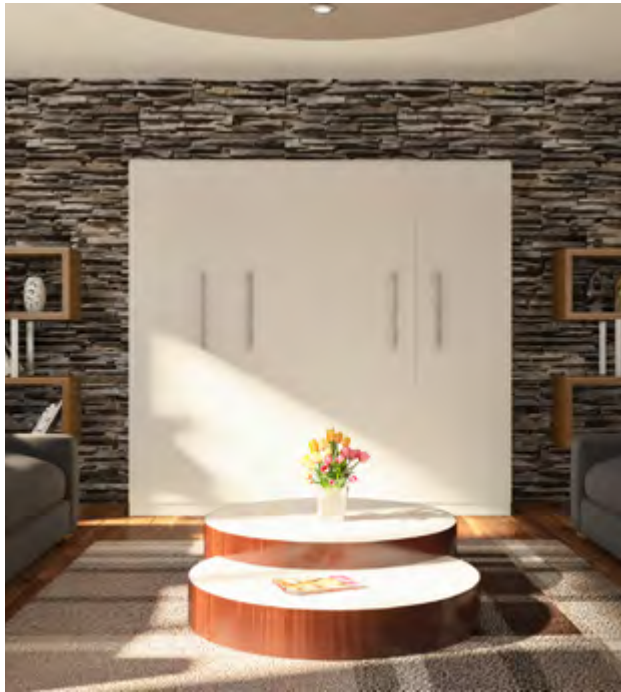

Flat Pack Price Guide – Delivered*