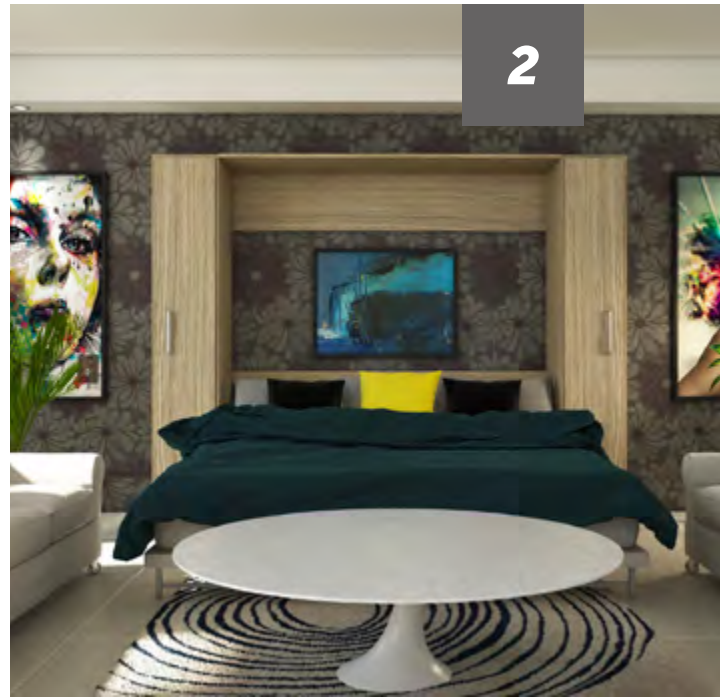

NeXtBed

The NeXtBed Range available in Single, Double and Queen

THE NeXtBed FLAT PACK

The DIY Flat pack includes the bed frame and mechanism plus the cabinetry.

- The NeXtBed flat pack cabinetry has a choice of both bookcases either side, one or none.
- The bookcase has an option of fixed or adjustable shelves.
- The doors open in a bi fold action.

Cabinetry Size

	Total Cabinetry Size H x W x D
Single	2200 x 1032 x 450
Double	2200 x 1512 x 450
Queen	2200 x 1660 x 450

Pricing

	Modern Colour Range	Premium Colour Range
Single	\$2,105	\$2,595
Double	\$2,280	\$2,755
Queen	\$2,470	\$2,940