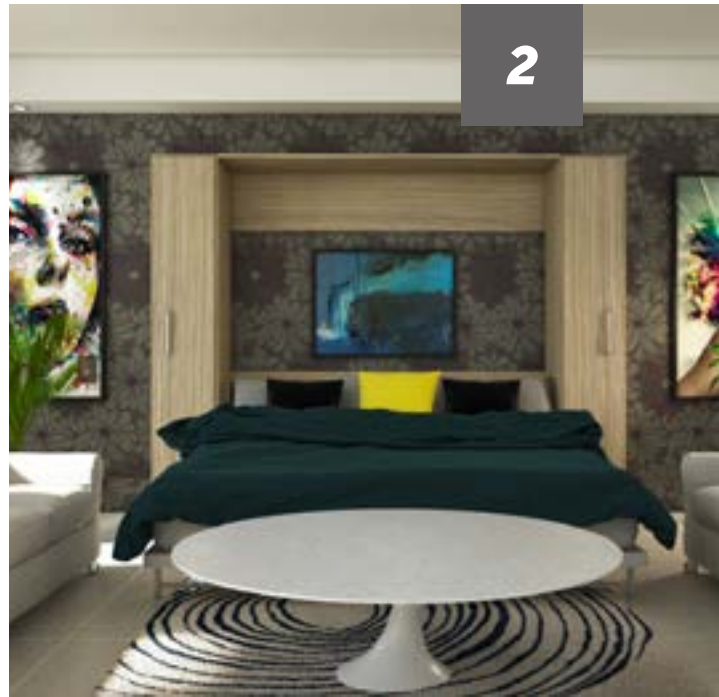

NeXtBed

The NeXtBed Range available in Single, Double and Queen

THE NeXtBed FLAT PACK

The DIY Flat pack includes the bed frame and mechanism plus the cabinetry.

- The NeXtBed flat pack cabinetry has a choice of both bookcases either side, one or none.
- The bookcase has an option of fixed or adjustable shelves.
- The doors open in a bi fold action.

Cabinetry Size

	Total Cabinetry Size H x W x D
Single	2200 x 1032 x 450
Double	2200 x 1512 x 450
Queen	2200 x 1660 x 450

Pricing

	Modern Colour Range	Premium Colour Range
Single	\$2,210	\$2,725
Double	\$2,395	\$2,890
Queen	\$2,595	\$3,085