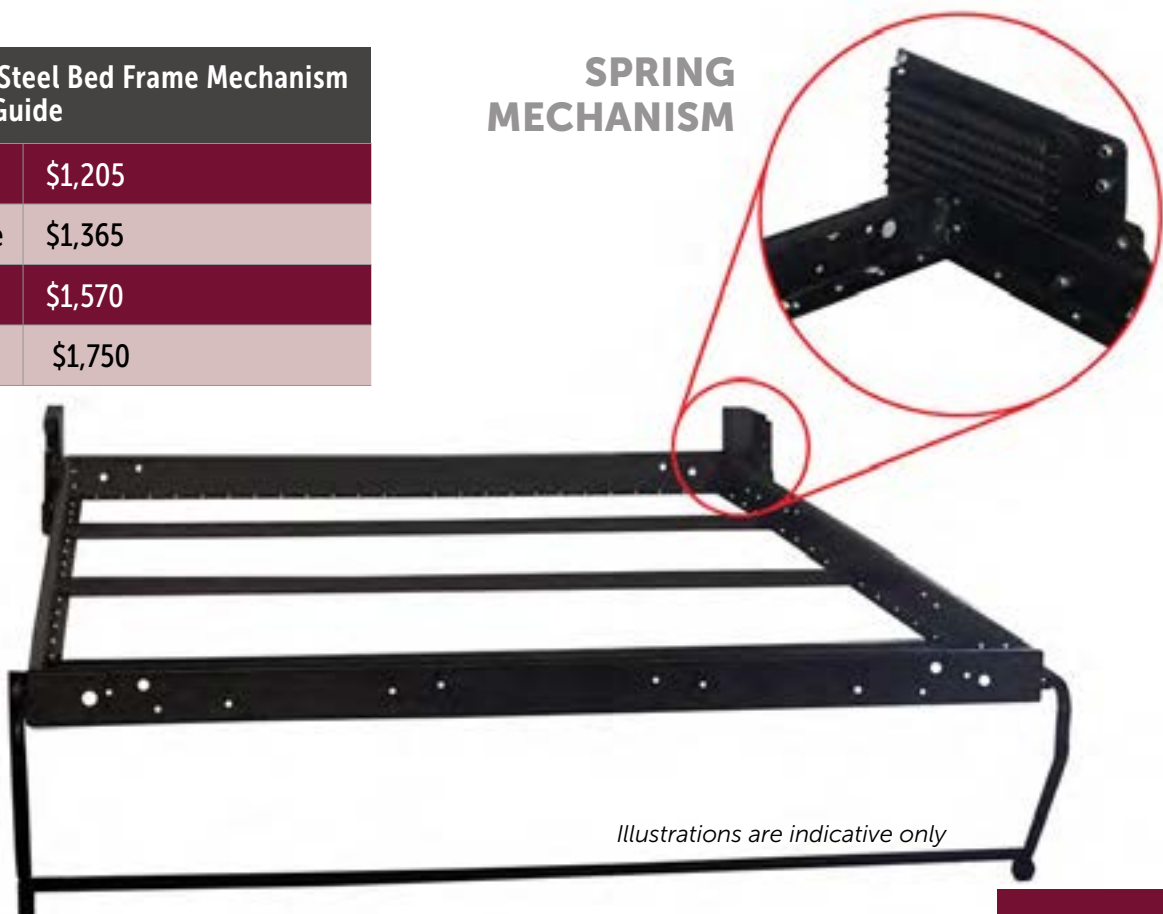

NO CABINERY OR WOOD PARTS ARE INCLUDED IN THIS KIT

THE FRAME

HEAVY DUTY STEEL FRAME: Engineered to outperform aluminium or wood components. Rugged, lifetime durability.

PRECISE: Takes the guesswork out of wall bed manufacturing and assembly. The exact equation to bring the cabinet and the lift mechanism together.

COMPACT: Reduces the cabinet depth to 410mm or less. Eliminates protrusions and saves valuable floor space.

LIGHTER AND STRONGER: Remove up to 45kg from some systems and have a stronger, more precise product.

ADAPTABILITY: Specifically engineered for use with leading wall bed mechanisms. No guesswork on hole drilling to combine the frame with the lift mechanism.

VERTICAL OR HORIZONTAL: The frame is precision machined to not only adapt to various mechanisms, the frame also is interchangeable as a vertical or horizontal bed.

STRENGTH AND LOAD: Three stiffeners ensure the strongest bed base possible. Stiffeners are notched to overlap the frame for maximum load bearing. Test to 907kg dead weight load.

TRIP-FREE® FOLD-AWAY LEG: No strings or cords. A leg system similar to systems costing many times more. A touch of the finger and in seconds the leg and the bed fold away.

LIFETIME WARRANTY: Limited lifetime warranty on manufacturers defects.

Alpha Steel Bed Frame Mechanism Price Guide	
Single	$1,205
Double	$1,365
Queen	$1,570
King	$1,750

SPRING MECHANISM

Illustrations are indicative only

ALPHA STEEL BED FRAME