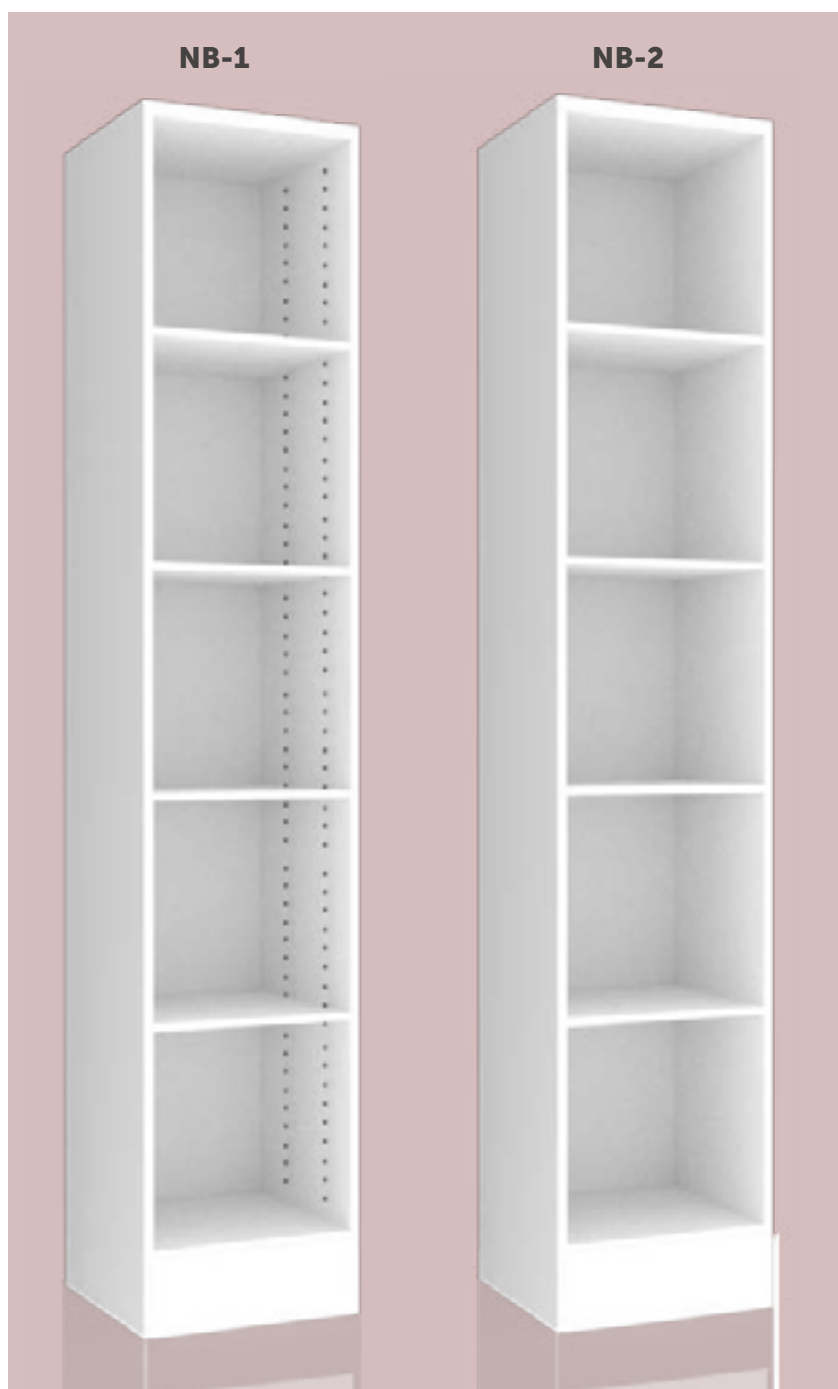

NeXt Bed Flat Pack Price Guide

The flat pack is inclusive of the NeXt Bed mechanism, cabinetry, cabinetry hardware and handle/s. The NeXt Bed single cabinet only consists of two doors and two handles – not four as shown in these images. The Image shown represents the Double and Queen cabinet.

Cabinetry Size

	Total Cabinetry Size H x W x D
Single	2200 x 1032 x 450
Double	2200 x 1512 x 450
Queen	2200 x 1660 x 450

Illustrations are indicative only

© WALLBEDS BRISBANE PRICES AS AT JUNE 2021†

Additional Bookcase options available to compliment your NeXtBed

Stock#	NeXtBed Bookcase Options	Modern Colour Range	Premium Colour Range
NB-1	Bookcase with 4 x adjustable shelves	\$295	\$325
NB-2	Bookcase with 4 x FIXED shelves	\$310	\$340

Bookcase Measurements

	H x W x D
Single	2200 x 465 x 450
Double	2200 x 370 x 450
Queen	2200 x 378 x 450