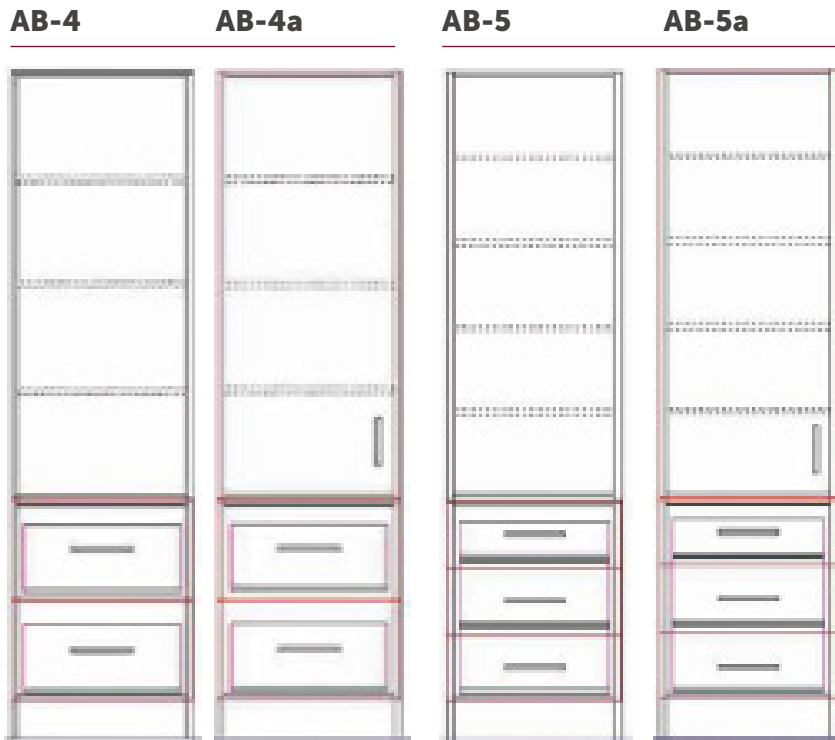

	Modern Colour Range	Premium Colour Range
Single	\$1,980	\$2,545
Double	\$2,175	\$2,745
Queen	\$2,340	\$2,905
King	\$2,550	\$3,115

Vertical Size

	Box Size H x W x D	Wall to end of Bed Door Panel Protrusion
Single	2087 x 1126 x 410	2150mm
Double	2087 x 1505 x 410	2150mm
Queen	2215 x 1658 x 410	2285mm
King	2215 x 2066 x 410	2285mm

**WALL
BEDS**
BRISBANE
1300 442 771

Additional bookcase options available to compliment your Alpha Wall Bed.

Stock#	AlphaBed Bookcase Options	Modern Colour Range	Premium Colour Range
AB-1	Bookcase with 4 x adjustable shelves	\$275	\$310
AB-1a	Bookcase with 4 x adjustable shelves - full door	\$430	\$465
AB-2	Bookcase with 4 x FIXED shelves	\$290	\$325
AB-2a	Bookcase with 4 x FIXED shelves, full door	\$445	\$480
AB-3	Bookcase with 3 x adjustable shelves, 1 x drawer 1 x small cupboard	\$440	\$475
AB-3a	Bookcase with 3 x adjustable shelves, 1/2 door, 1 x drawer, 1 x small cupboard	\$510	\$545
AB-4	Bookcase with 3 x adjustable shelves, 2 x drawers	\$450	\$485
AB-4a	Bookcase with 3 x adjustable shelves, 1/2 door, 2 drawers	\$520	\$555
AB-5	Bookcase with 3 x adjustable shelves, 3 drawers	\$465	\$500
AB-5a	Bookcase with 3 x adjustable shelves, 1/2 door, 3 drawers below	\$535	\$570

Standard Bookcase Measurements

	H x W x D
Single	2087 x 514 x 410
Double	2087 x 386 x 410
Queen	2215 x 446 x 410
King	2215 x 373 x 410

To order your Wall Bed or find out more call us or go to wallbedbrisbane.com.au

Bookcase illustrations are indicative only

-  Red lines Indicate door panels
-  Solid Black Line indicates Fixed Shelf panel

To order your Wall Bed or find out more call us or go to wallbedbrisbane.com.au