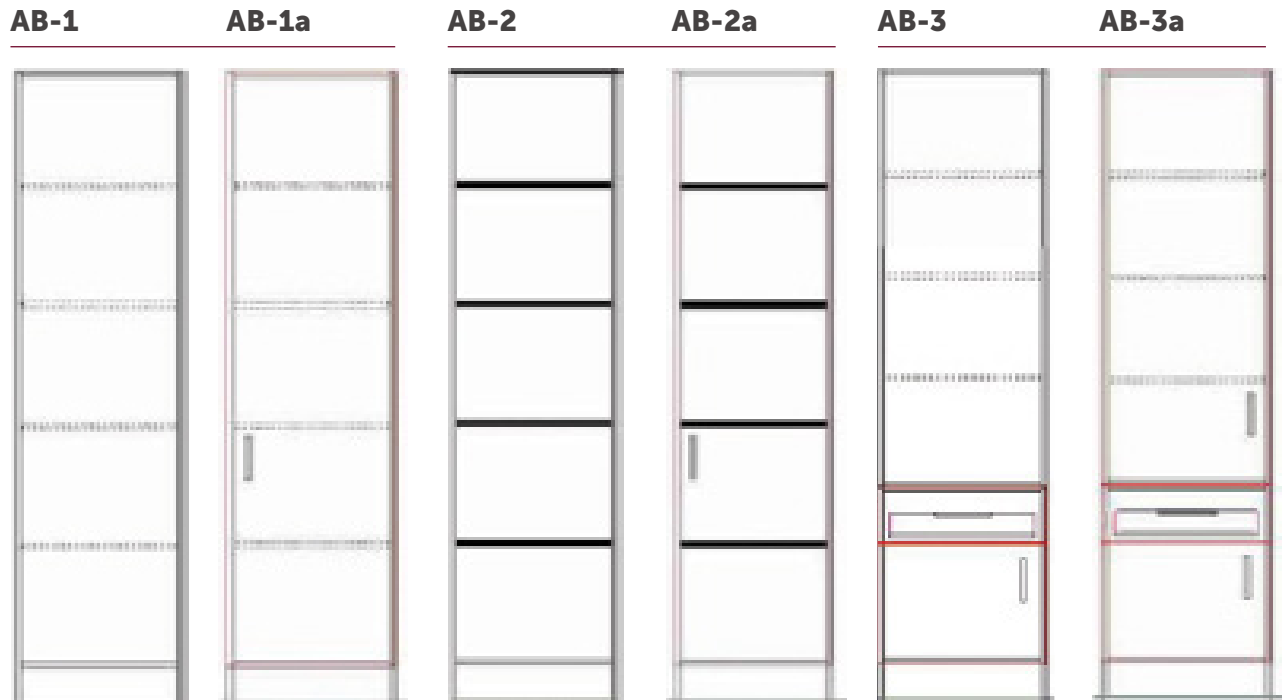

	Modern Colour Range	Premium Colour Range
Single	\$1,980	\$2,545
Double	\$2,175	\$2,745
Queen	\$2,340	\$2,905
King	\$2,550	\$3,115

Vertical Size

	Box Size H x W x D	Wall to end of Bed Door Panel Protrusion
Single	2087 x 1126 x 410	2150mm
Double	2087 x 1505 x 410	2150mm
Queen	2215 x 1658 x 410	2285mm
King	2215 x 2066 x 410	2285mm

**WALL
BEDS**
BRISBANE
1300 442 771

Additional bookcase options available to compliment your Alpha Wall Bed.

Stock#	AlphaBed Bookcase Options	Modern Colour Range	Premium Colour Range
AB-1	Bookcase with 4 x adjustable shelves	\$275	\$310
AB-1a	Bookcase with 4 x adjustable shelves - full door	\$430	\$465
AB-2	Bookcase with 4 x FIXED shelves	\$290	\$325
AB-2a	Bookcase with 4 x FIXED shelves, full door	\$445	\$480
AB-3	Bookcase with 3 x adjustable shelves, 1 x drawer 1 x small cupboard	\$440	\$475
AB-3a	Bookcase with 3 x adjustable shelves, 1/2 door, 1 x drawer, 1 x small cupboard	\$510	\$545
AB-4	Bookcase with 3 x adjustable shelves, 2 x drawers	\$450	\$485
AB-4a	Bookcase with 3 x adjustable shelves, 1/2 door, 2 drawers	\$520	\$555
AB-5	Bookcase with 3 x adjustable shelves, 3 drawers	\$465	\$500
AB-5a	Bookcase with 3 x adjustable shelves, 1/2 door, 3 drawers below	\$535	\$570

Standard Bookcase Measurements

	H x W x D
Single	2087 x 514 x 410
Double	2087 x 386 x 410
Queen	2215 x 446 x 410
King	2215 x 373 x 410

To order your Wall Bed or find out more call us or go to wallbedbrisbane.com.au

Bookcase illustrations are indicative only

-  Red lines Indicate door panels
-  Solid Black Line indicates Fixed Shelf panel

To order your Wall Bed or find out more call us or go to wallbedbrisbane.com.au