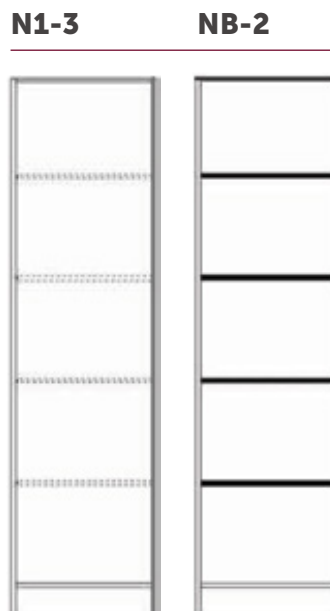

Cabinetry Size

	Total Cabinetry Size H x W x D
Single	2200 x 1032 x 450
Double	2200 x 1512 x 450
Queen	2200 x 1660 x 450

Pricing

	Modern Colour Range	Premium Colour Range
Single	\$2,025	\$2,595
Double	\$2,190	\$2,755
Queen	\$2,375	\$2,940

To order your Wall Bed or find out more call us or go to wallbedbrisbane.com.au

Additional bookcase options available to compliment your NeXtBed

Stock#	NeXtBed Bookcase Options	Modern Colour Range	Premium Colour Range
NB-1	Bookcase with 4 x adjustable shelves	\$275	\$310
NB-2	Bookcase with 4 x FIXED shelves	\$290	\$325

Standard Bookcase Measurements

	H x W x D
Single	2200 x 465 x 450
Double	2200 x 342 x 450
Queen	2200 x 378 x 450

— Solid Black Line indicates Fixed Shelf panel

To order your Wall Bed or find out more call us or go to wallbedbrisbane.com.au