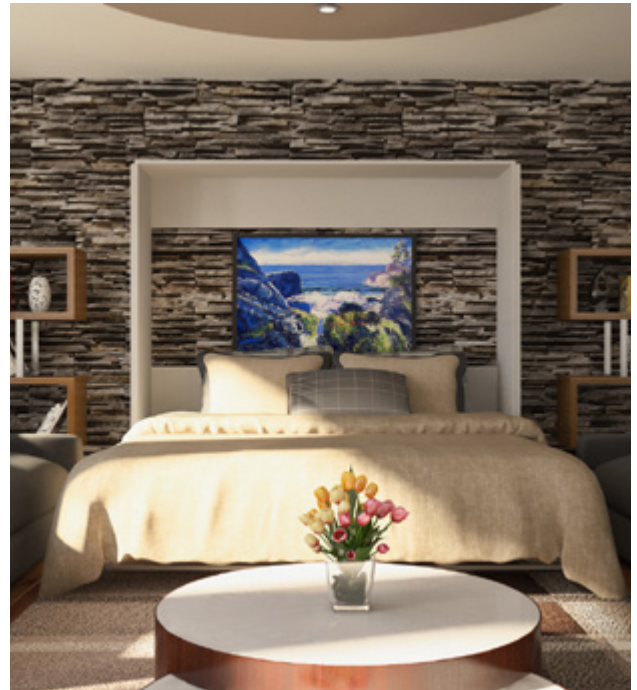

Flat Pack Price Guide – Delivered*